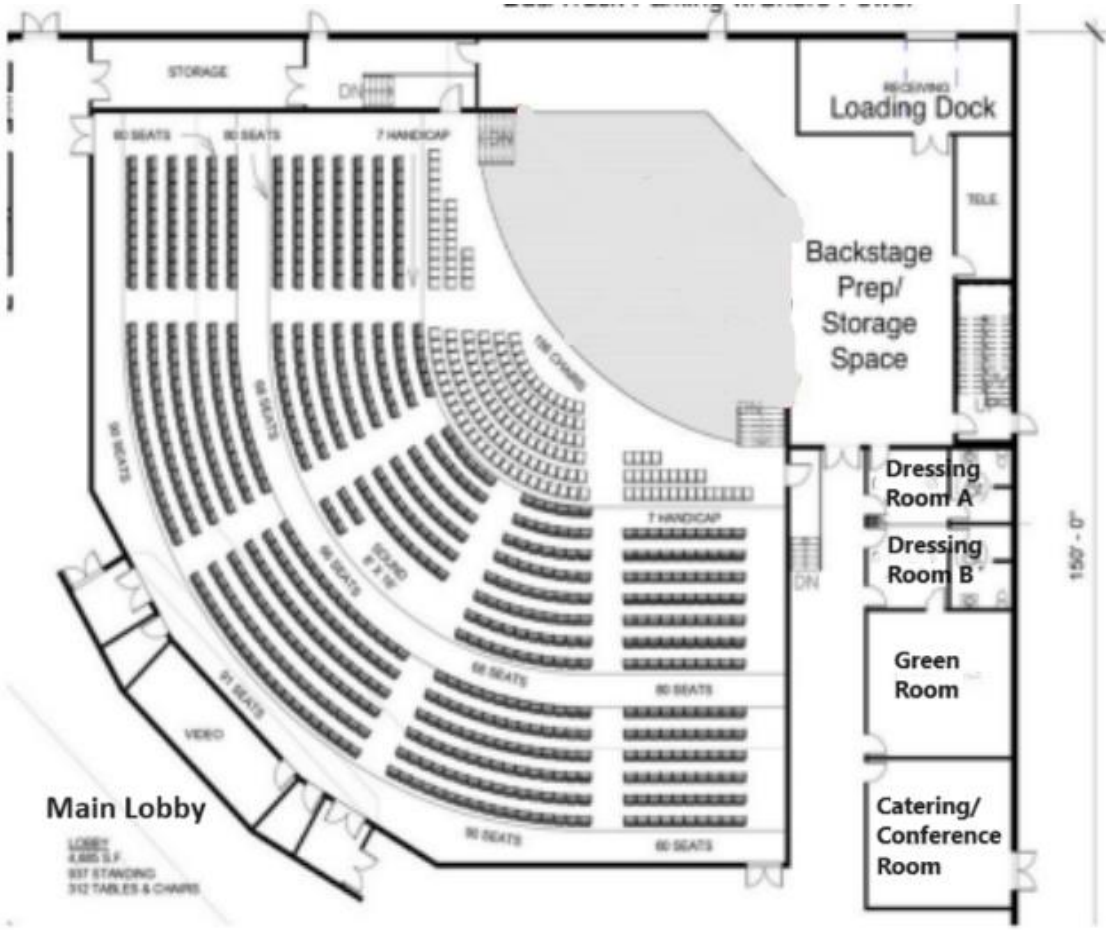

The Main Dressing Area (Females) can be accessed by exiting a door that is on the north side of the APAC building. The door to the Troy Elementary School Gymnasium is approximately 20 feet from the exit doors of APAC.

Follow the yellow line.

The dressing rooms located inside APAC are located on the first floor. From the main entrance, turn right and follow the hallway past the theater entrance. The first hallway to the left is where all dressing rooms are located.