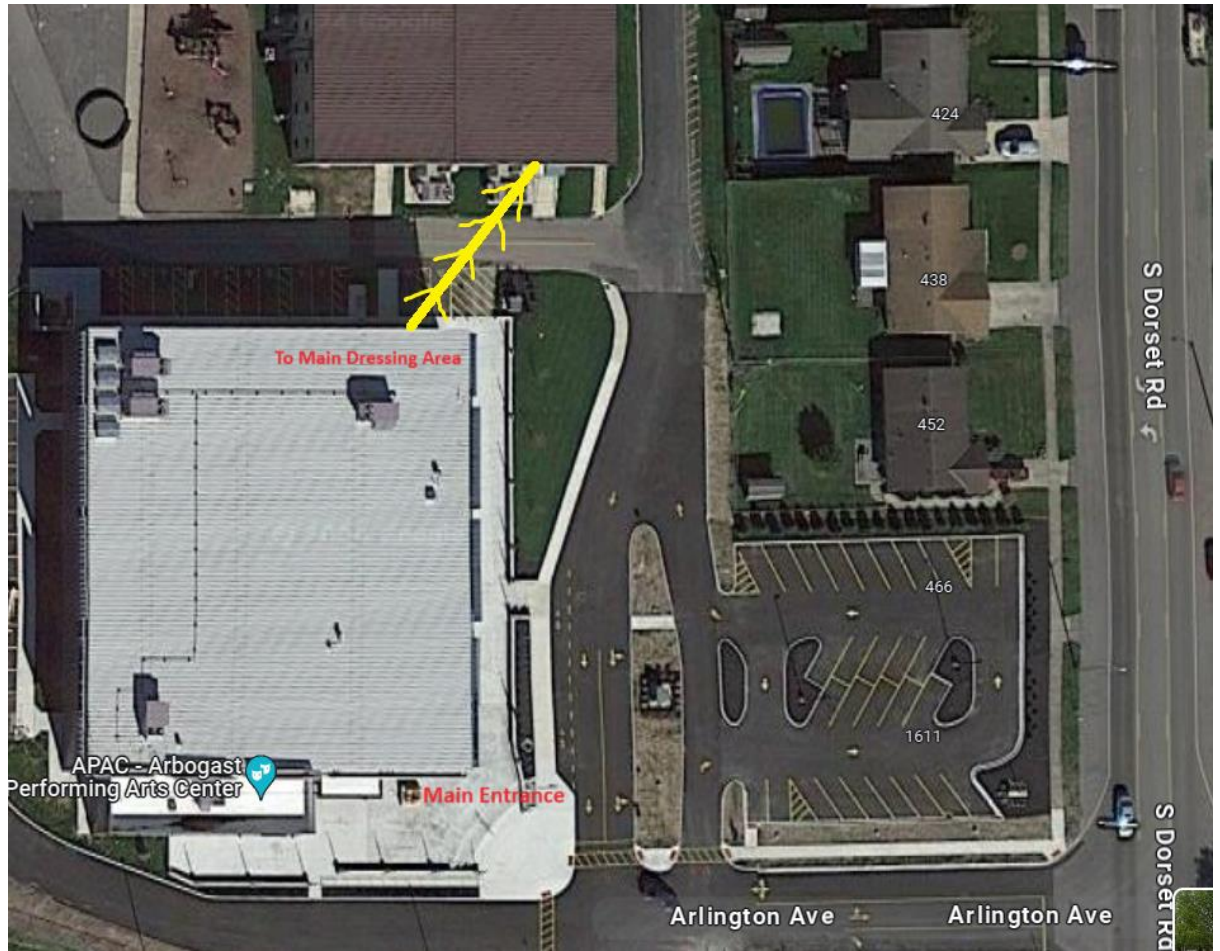

The Main Dressing Area (Females) can be accessed by exiting a door that is on the north side of the APAC building. The door to the Troy Elementary School Gymnasium is approximately 20 feet from the exit doors of APAC.

Follow the yellow line.

The dressing rooms located inside APAC are located on the first floor. From the main entrance, turn right and follow the hallway past the theater entrance. The first hallway to the left is where all dressing rooms are located.